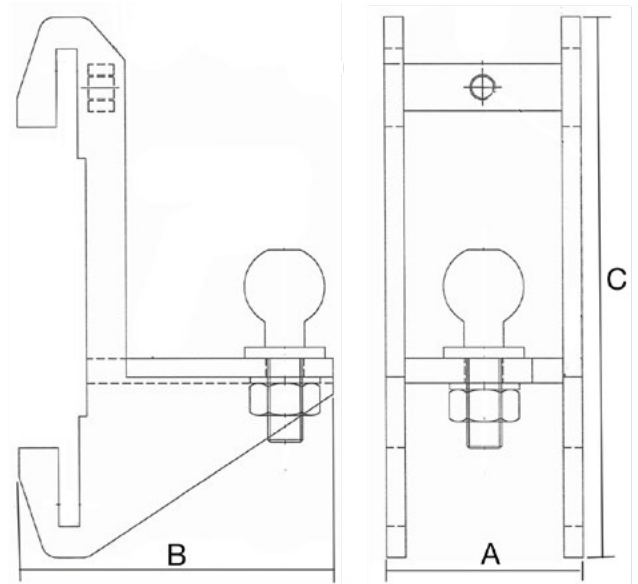

MINI TOW HITCH

The Digga Mini Tow Hitch moves your trailers about with ease.

Features:

- Use your loader to manoeuvre caravans, trailers and boat trailers.
- Allows zero turning radius for most trailers.
- Requires Mini Multi Tool Bar Attachment.

Ideal Use:

Move caravans, trailers and boat trailers.

Machine Suitability:

Mini Loaders and Small Skid Steers.

Specification:	Mini Tow Hitch
Weight:	39kgs
A Width (overall)	124mm
B Length (Overall)	200mm
C Length (Overall)	345mm
Tow Ball Diameter	50mm - 58mm
Lifting Capacity	250kgs